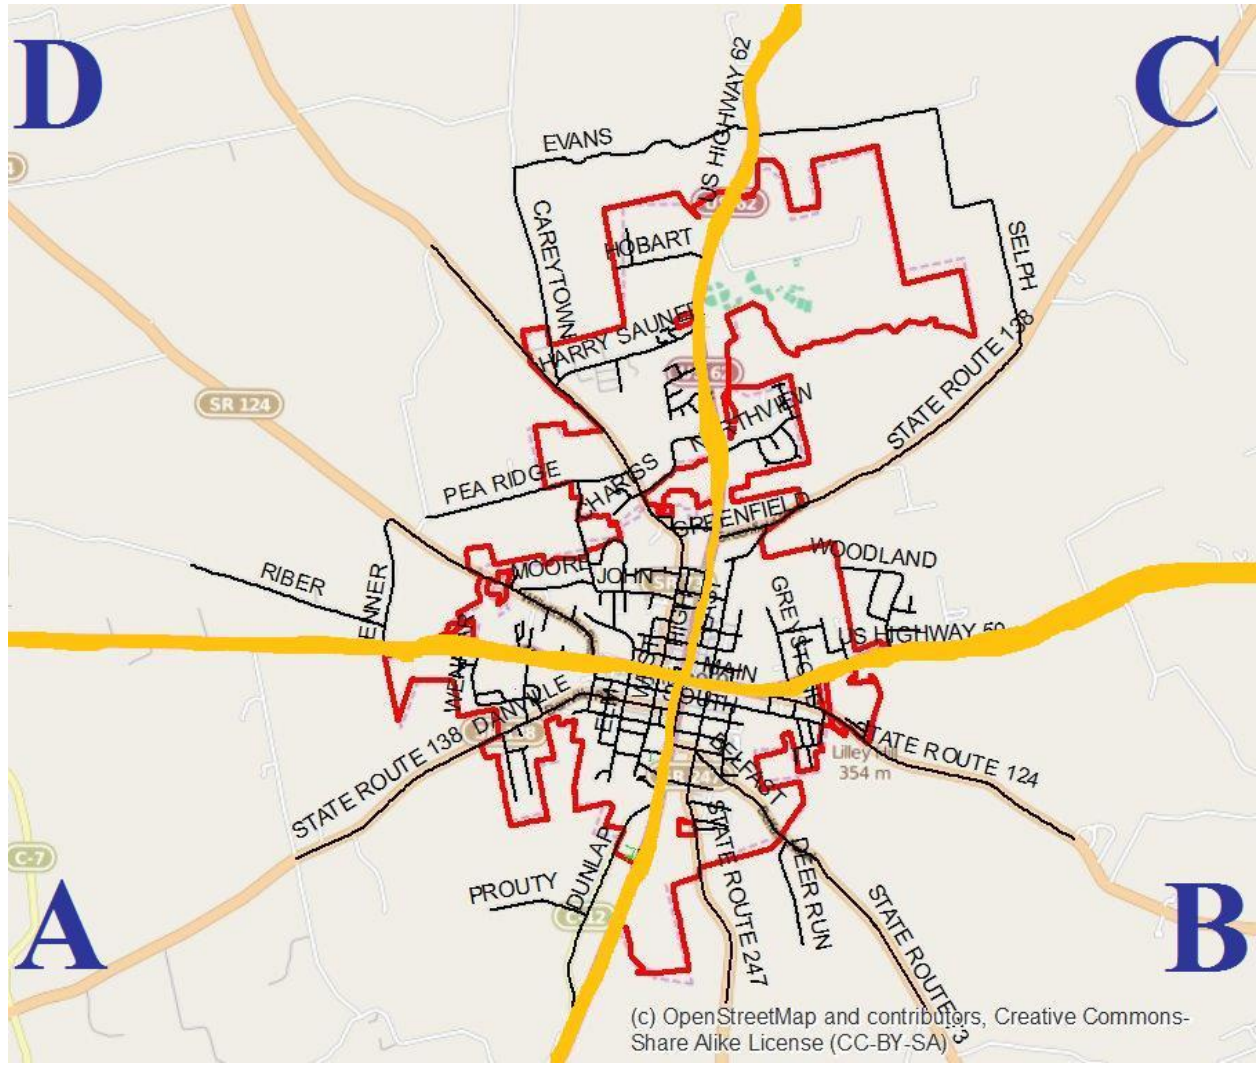

### **ROUTES**

#### District B

November 16 – November 27, 2026

The area between South High Street (62 South) and East Main Street (US 50 East)

#### District C

November 30 - December 11, 2026

The area between North High Street (62 High) and East Main Street (US 50 East)

#### District D

December 14 - 31, 2026

The area between North High Street (62 High) and West Main Street (US 50 West)

(c) OpenStreetMap and contributors, Creative Commons-Share Alike License (CC-BY-SA)