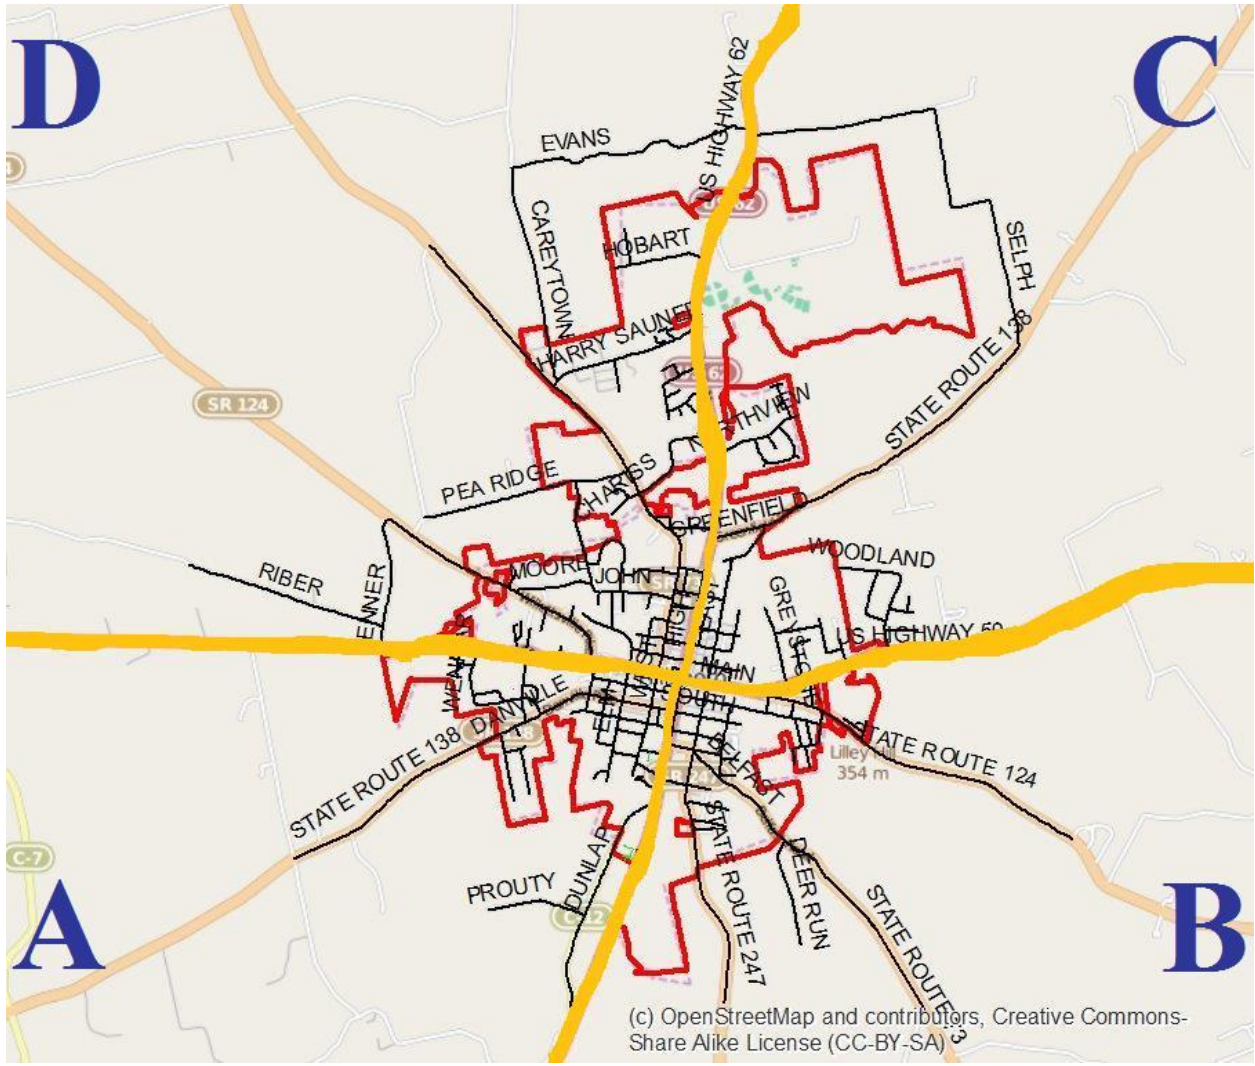

To ensure efficient collection, please comply with the follow:

- Rake leaves into rows along back edge of curb and **NOT INTO THE STREET.**
- Do not mix trash, branches, stones, or other materials that could hamper the collection.
- We will NOT collect leaves if they are not accessible. i.e. (behind cars, mailboxes, or utility poles)

Leaves are NOT collected at;

- Apartment complexes
- Mobile home parks
- Private sub divisions
- All private roads

2024 Residential Leaf Collection Schedule

ROUTES

District A

November 4, - November 15, 2024

The area between South High Street (62 South) and West Main Street (US 50 West)

District B

November 18, – November 29, 2024

The area between South High Street (62 South) and East Main Street (US 50 East)

District C

December 2, - December 13, 2024

The area between North High Street (62 High) and East Main Street (US 50 East)

District D

December 16, - 31, 2024

The area between North High Street (62 High) and West Main Street (US 50 West)