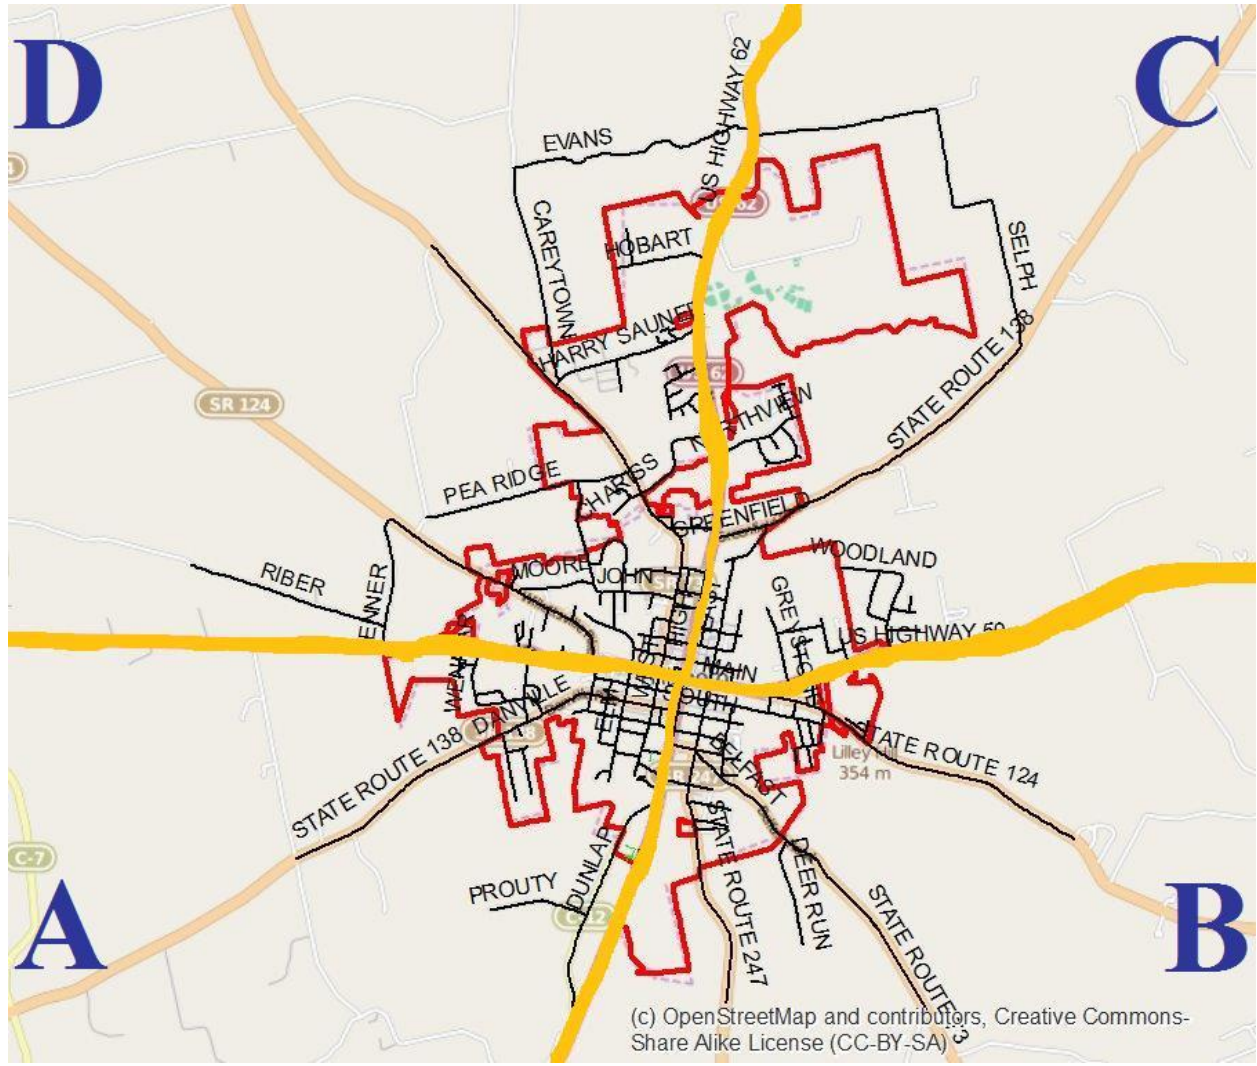

### **ROUTES**

#### District B

November 16 - 27, 2020

The area between South High Street (62 South) and East Main Street (US 50 East)

#### District C

November 30 - December 11, 2020

The area between North High Street (62 High) and East Main Street (US 50 East)

#### District D

December 14 - 31, 2020

The area between North High Street (62 High) and West Main Street (US 50 West)

(c) OpenStreetMap and contributors, Creative Commons-Share Alike License (CC-BY-SA)