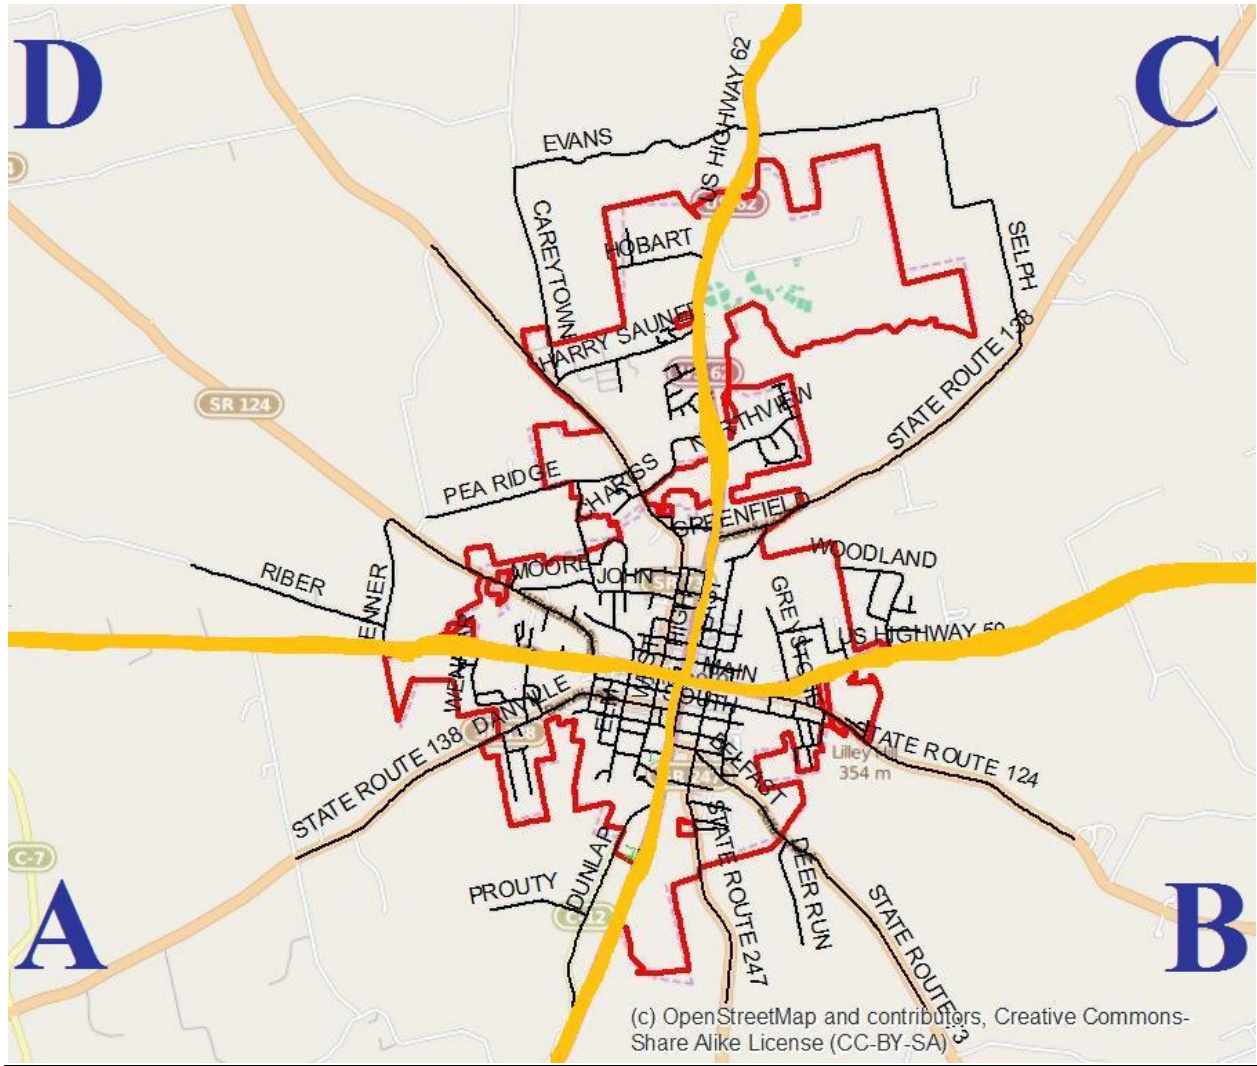

To ensure efficient collection, please comply with the follow:

- Rake leaves into rows along edge of curb and **NOT INTO THE STREET.**
- Do not mix trash, branches, stones, or other materials that could hamper the collection.
- We will NOT collect leaves if they are not accessible. i.e. (behind cars, mailboxes, or utility poles)

Leaves are NOT collected at;

- Apartment complexes
- Mobile home parks
- Private sub divisions
- All private roads

2018 Residential Leaf Collection Schedule

ROUTES

District A

October 29 - Nov. 16, 2018

The area between South High Street (62 South) and West Main Street (US 50 West)

District B

November 19 - 30, 2018

The area between South High Street (62 South) and East Main Street (US 50 East)

District C

November 3 - December 14, 2018

The area between North High Street (62 High) and East Main Street (US 50 East)

District D

December 17 - 28, 2018

The area between North High Street (62 High) and West Main Street (US 50 West)

(c) OpenStreetMap and contributors, Creative Commons-Share Alike License (CC-BY-SA)