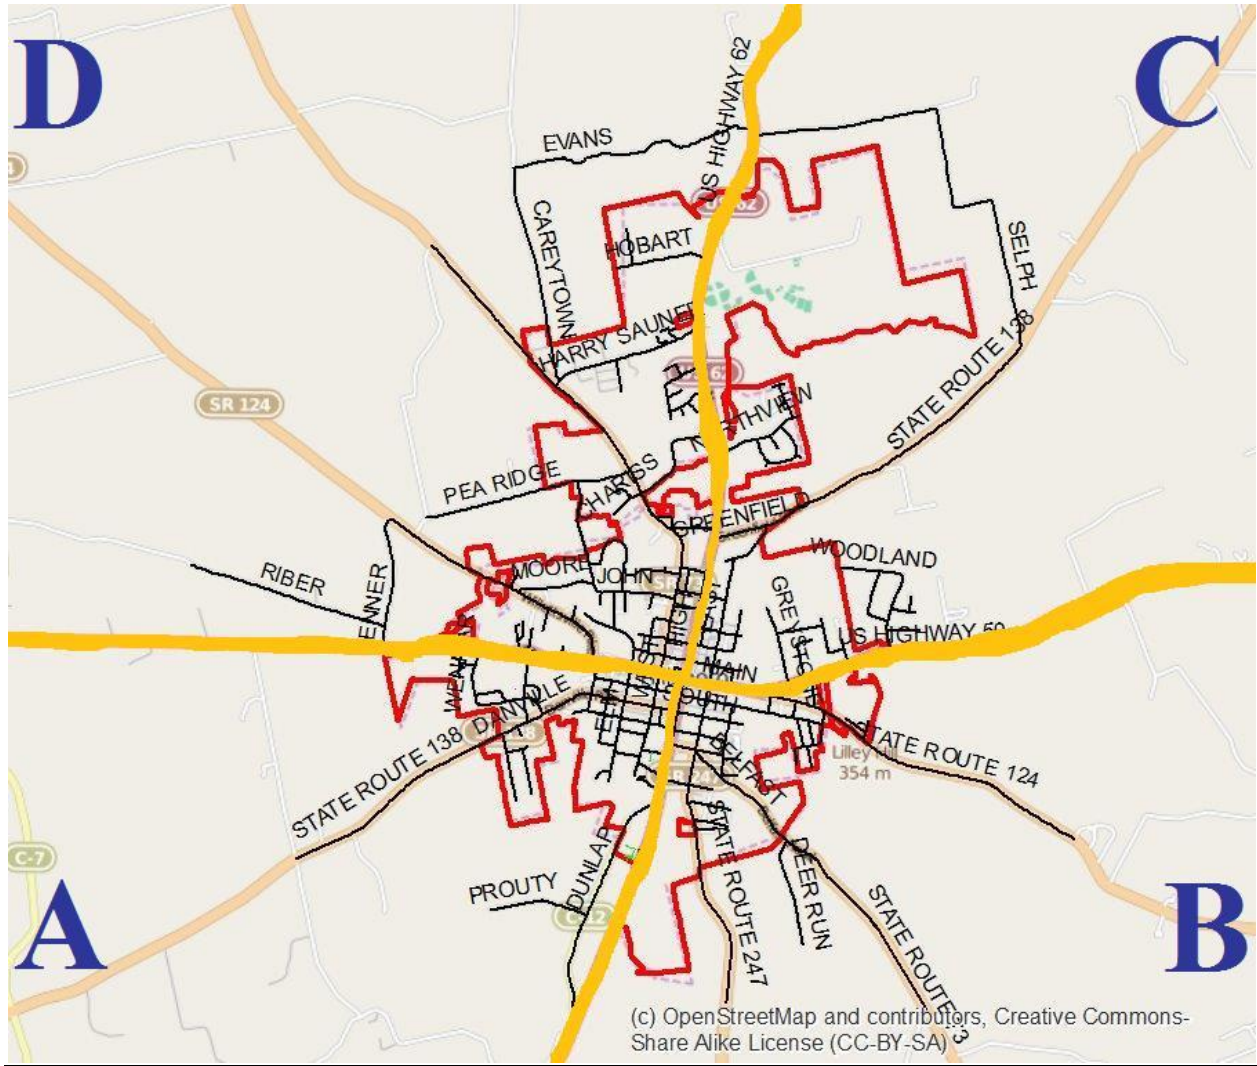

### **ROUTES**

#### District B

November 13-24, 2017

The area between South High Street (62 South) and East Main Street (US 50 East)

#### District C

November 27 - December 8, 2017

The area between North High Street (62 High) and East Main Street (US 50 East)

#### District D

December 11-22, 2017

The area between North High Street (62 High) and West Main Street (US 50 West)

(c) OpenStreetMap and contributors, Creative Commons-Share Alike License (CC-BY-SA)